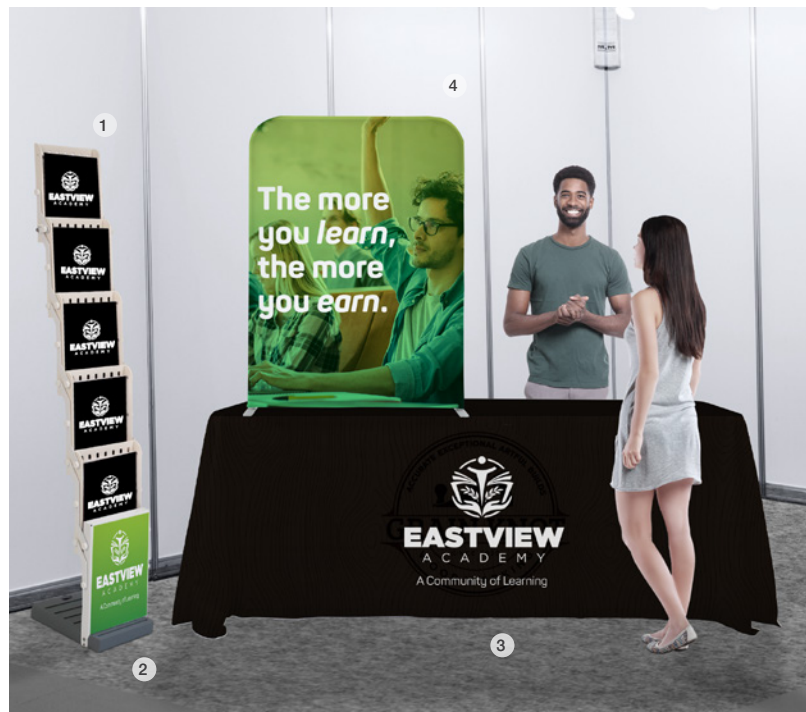

1 EuroFit™ Straight Wall 2 EuroFit™ Cascade Hanger Merchandiser 3 Uptown Accent A-frame 4 Cornhole Cooler 5 Challenger II Umbrella

- **SELL** tickets for sporting events by setting up a portable booth
- **ATTRACT** new students at fairs and events
- **CREATE** a space for educational speakers to meet with students
- **ADVERTISE** a new museum exhibit

Showdown
DISPLAYS

CREATE

- 1 EuroFit™ Straight Wall
- 2 UltraFit Curve Table Throw
- 3 EuroFit™ Mini Display
- 4 Value Razor Sail Sign

SELL

- 1 Deluxe Tent
- 2 Outdoor Fitted Table Throw
- 3 Streamline Teardrop Sail Sign
- 4 Deluxe Signicade Chalkboard

ADVERTISE

- 1 Deluxe Pro Retractor
- 2 Fast Trak
- 3 Premium Table Throw
- 4 Vinyl Banner
- 5 Swing A-Frame

ATTRACT

- 1 Easy View Display
- 2 Easy View Decal
- 3 Enviro Pro Table Throw
- 4 EuroFit™ Tabletop Straight Wall